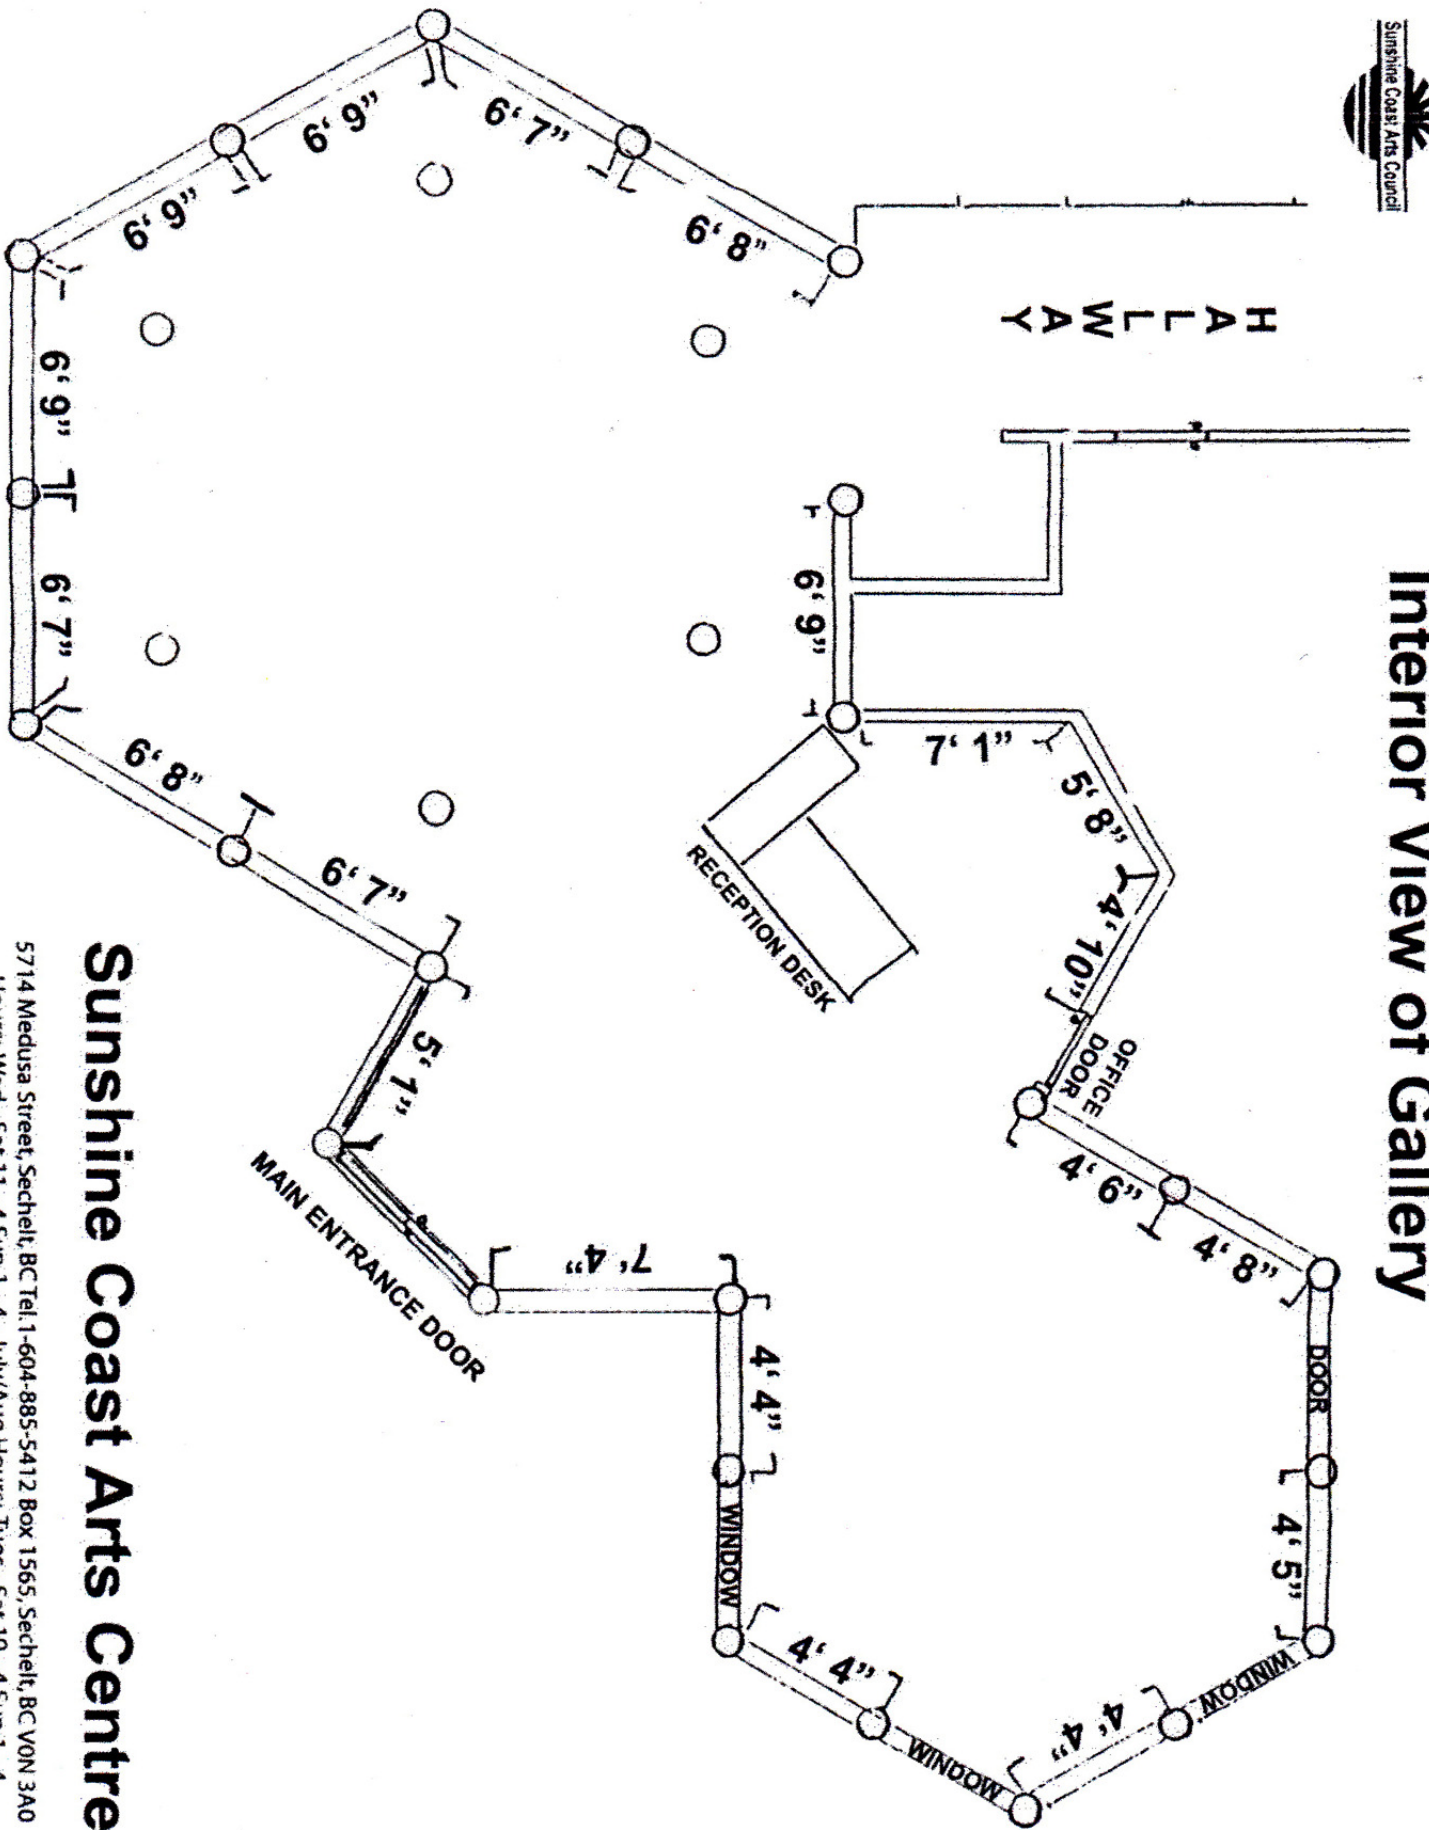

Interior View of Gallery

Sunshine Coast Arts Centre

5714 Medusa Street, Sechelt, BC Tel: 1-604-885-5412 Box 1565, Sechelt, BC V0N 3A0
 Hours: Wed - Sat 11 - 4 Sun 1 - 4 - July/Aug Hours: Tues - Sat 10 - 4 Sun 1 - 4